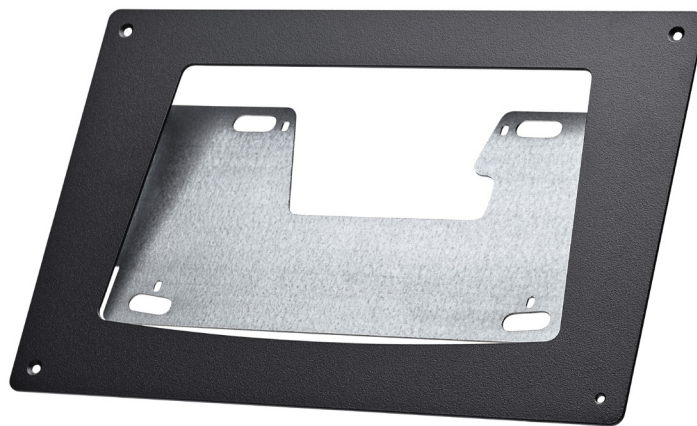

D-Cerno Flushmount Bracket

Description

Our tabletop discussion system D-Cerno can be mounted into a table with a bracket.

This semi-flush mount solution allows for an easy and clean integration where the headphone connection on the side of the unit stays accessible from above the table.

Specifications

Mechanical	
Material	Steel
Color	Tiger coating Carbon 01
Size (mm)	260 (w) × 170 (h) × 25 (d)
Size packed (mm)	280 (w) × 175 (h) × 90 (d)
Weight	390g
Weight packed	480g

Technical Drawing